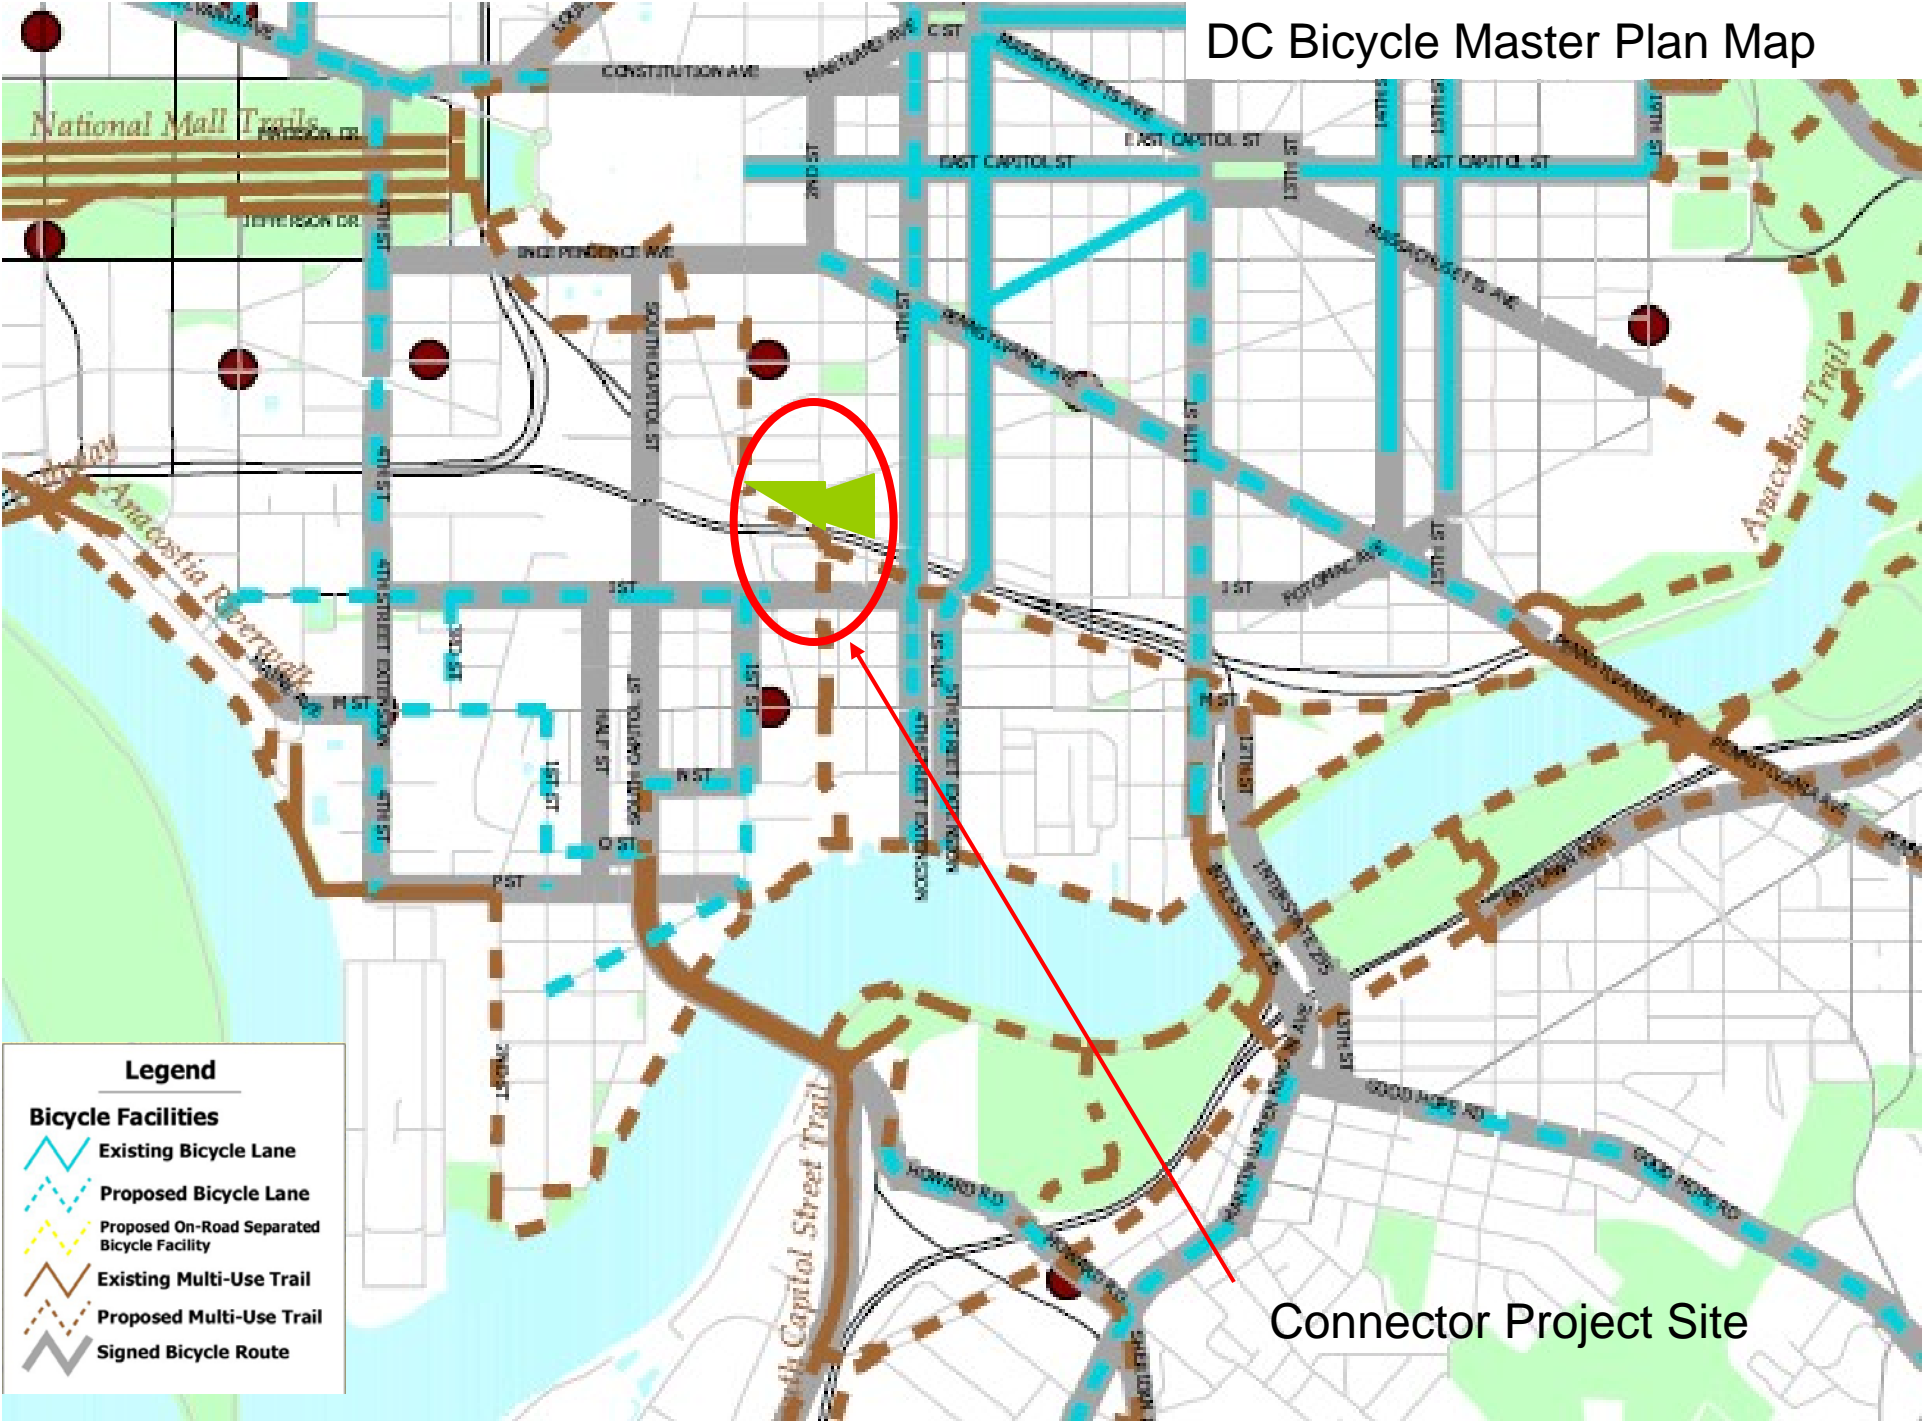

DC Bicycle Master Plan Map

Legend

- Bicycle Facilities**
- Existing Bicycle Lane
 - Proposed Bicycle Lane
 - Proposed On-Road Separated Bicycle Facility
 - Existing Multi-Use Trail
 - Proposed Multi-Use Trail
 - Signed Bicycle Route

Connector Project Site