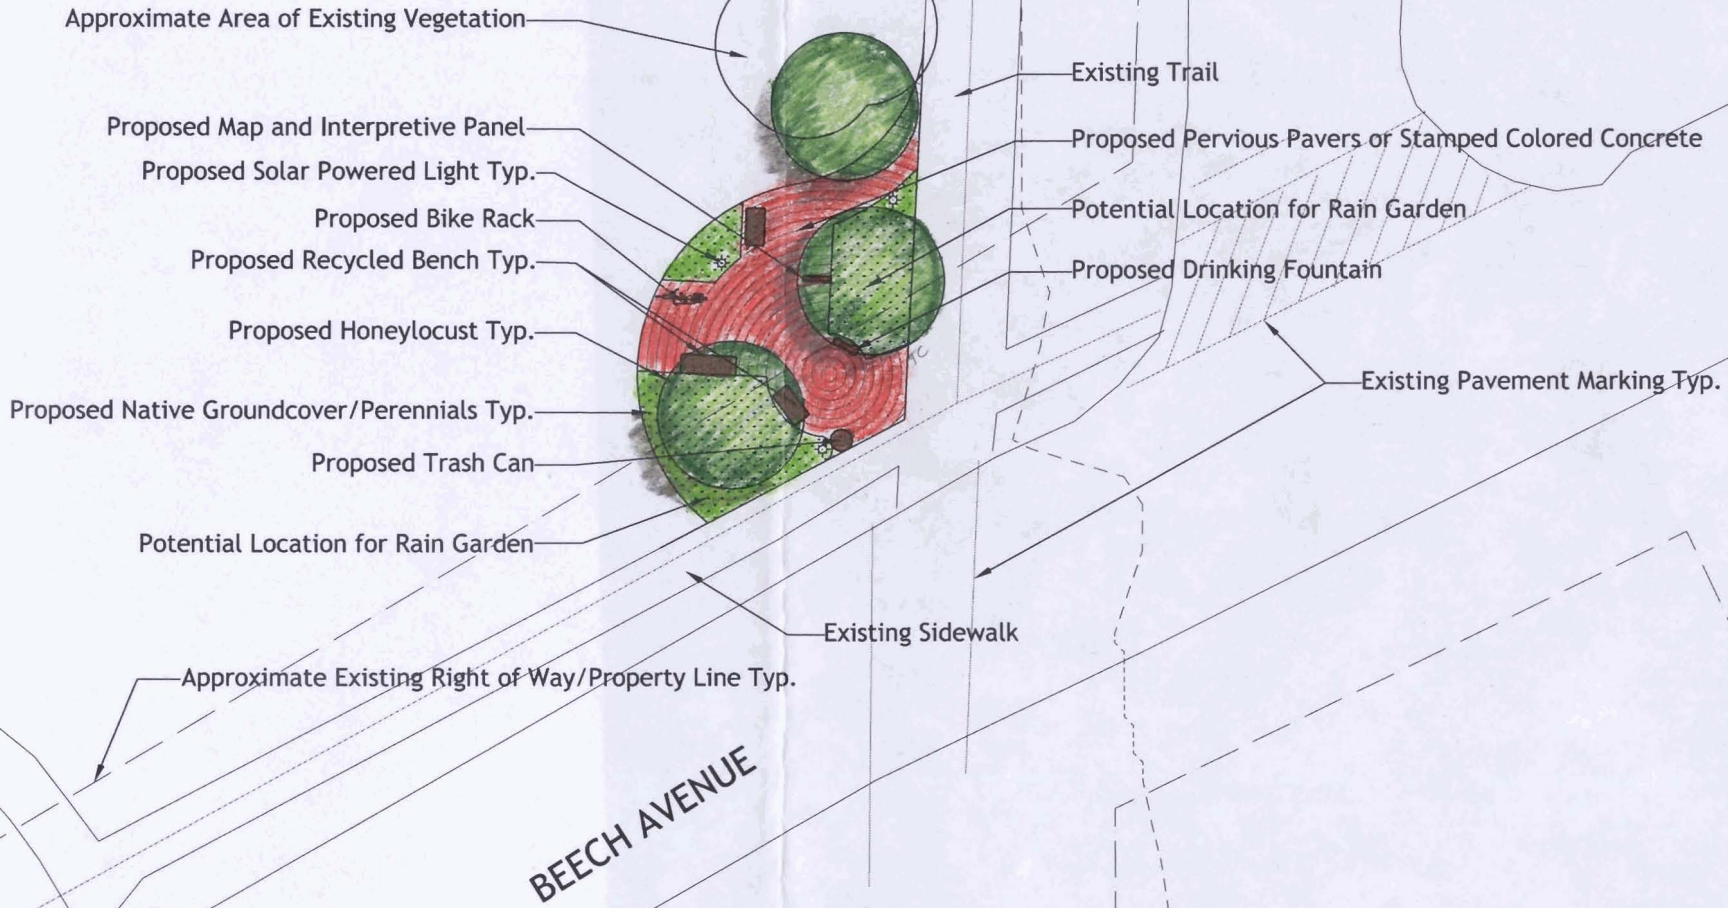

**ALTA VISTA E.S. SITE
(COUNTY PROPERTY)**

MONTGOMERY DRIVE

MONTGOMERY COUNTY, MD

Drawn
Check
Scale
Date:
Job N
Shee